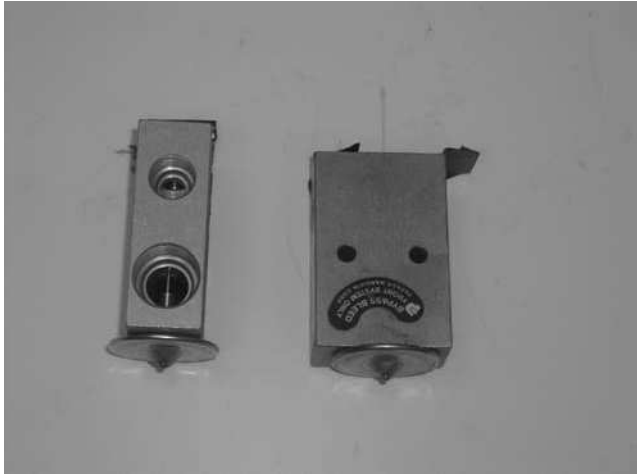

EXPANSION VALVE

ACT P/N	CARRIER P/N	TRANS/AIR P/N	DESCRIPTION
EXP-001	-	210019	EXPANSION VALVE,BLOCK 5/8 SUCTION 134A
EXP-002	-	210035	EXPANSION VALVE,BLOCK 5/8 SUCTION W/H/S PRES PORT,134A (PRODUCTION ACT)
EXP-012	101-100	-	EXPANSION VALVE,BLOCK,R-12
EXP-134	101-107	-	EXPANSION VALVE,BLOCK,R-134A

EXP-001

EXP-002

EXP-012

EXP-134